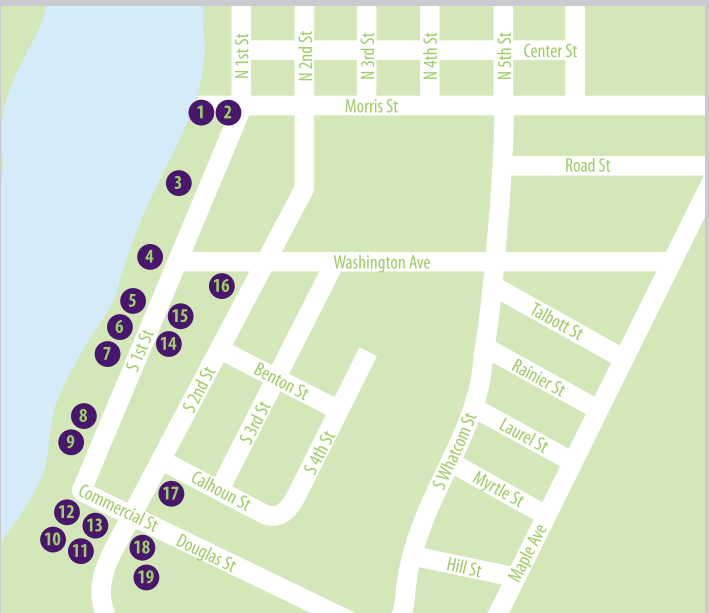

To purchase sculpture, please contact

John Doyle, Town Administrator

PO Box 400 / 204 Douglas St. • La Conner WA 98257

PHONE (360) 466-3125 • FAX (360) 466-3901

administrator@townoflaconner.org • www.townoflaconner.org